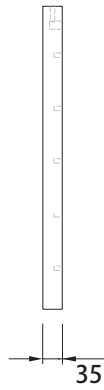

ROS1, SA
Ctra. de Lleida Km 47
25730 Artesa de Segre, Lleida - España
tel.: + 34 973 40 03 29 - fax: + 34 973 40 00 88
e-mail: comercial@ros1.net - www.ros1.com