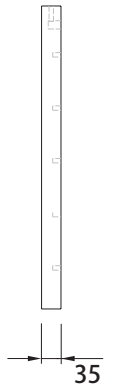

ROS1, SA
Ctra. de Lleida Km 47
25730 Artesa de Segre, Lleida - España
tel.: + 34 973 40 03 29 - fax: + 34 973 40 00 88
e-mail: comercial@ros1.net - www.ros1.com