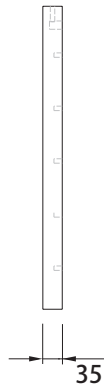

ASSEMBLY TIME

8 x
 Ref. 060020

4 x
 Ref. 071014

4 x
 Ref. 071013

4 x
 Ref. 070100

4 x
 Ref. 079107

4 x
 Ref. 072210

2 x
 Ref. 079174

24 x
 Ref. 072425

1

2

3

4

5

6

P-635-V1

ROS1, SA
 Ctra. de Lleida Km 47
 25730 Artesa de Segre, Lleida - España
 tel.: + 34 973 40 03 29 - fax: + 34 973 40 00 88
 e-mail: comercial@ros1.net - www.ros1.com

ASSEMBLY TIME

A clock face indicates an assembly time of 45 minutes. To the right of the clock are icons for a screwdriver, a power drill, a hammer, and two worker silhouettes.

ASSEMBLY TIME

60'
45' 15'
30'
15'

4 x
Ref. 060020

4 x
Ref. 079106

8 x
Ref. 072410

2 x
Ref. 076245

Base 19	4x	6x
Base 35		10x
	Ref. 072210	Ref. 072280

1