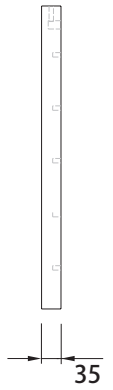

ASSEMBLY TIME

8 x
 Ref. 060020

4 x
 Ref. 071014

4 x
 Ref. 071013

4 x
 Ref. 070100

4 x
 Ref. 079107

4 x
 Ref. 072210

2 x
 Ref. 079174

24 x
 Ref. 072425

1

2

3

4

5

6

P-635-V1

ROS1, SA
 Ctra. de Lleida Km 47
 25730 Artesa de Segre, Lleida - España
 tel.: + 34 973 40 03 29 - fax: + 34 973 40 00 88
 e-mail: comercial@ros1.net - www.ros1.com

ASSEMBLY TIME

A clock face indicates an assembly time of 45 minutes. To the right of the clock are icons for a screwdriver, a power drill, a hammer, and two worker silhouettes.

ASSEMBLY TIME

60'
45' 15'
30'
15'

4 x
Ref. 060020

4 x
Ref. 079106

8 x
Ref. 072410

2 x
Ref. 076245

Base 19	4x	6x
Base 35		10x
	Ref. 072210	Ref. 072280

1