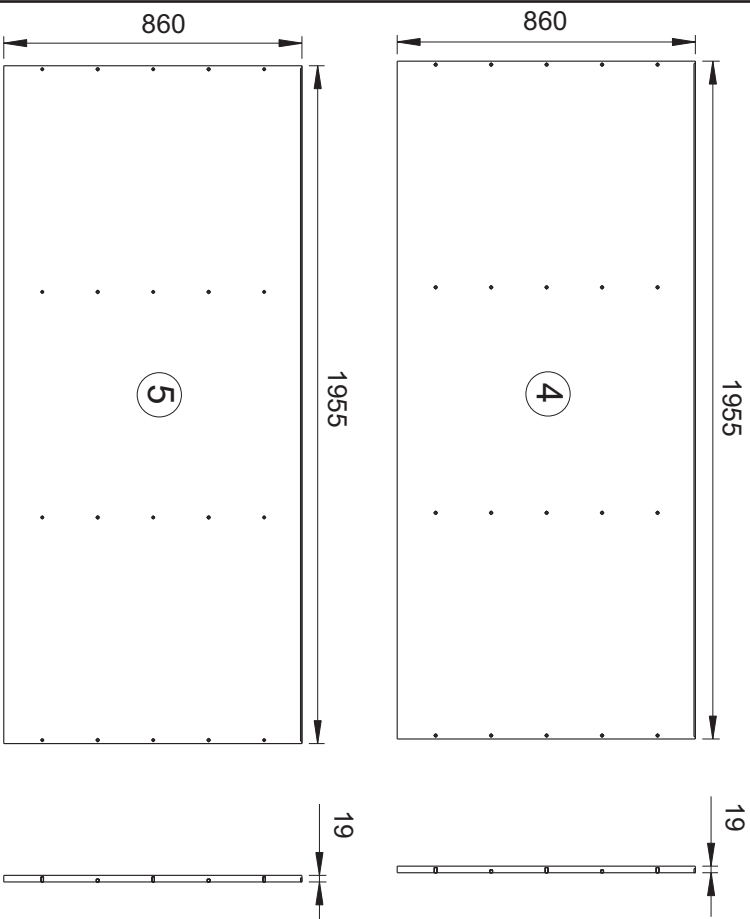

ROS1, SA
Ctra. de Lleida Km 47
25730 Artesa de Segre, Lleida - España
tel.: + 34 973 40 03 29 - fax.: + 34 973 40 00 88
e-mail: comercial@ros1.net - www.ros1.com