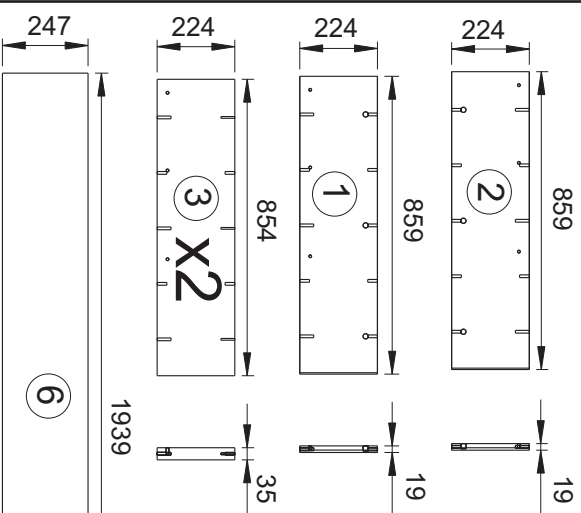

ROS1, SA
Ctra. de Lleida Km 47
25730 Artesa de Segre, Lleida - España
tel.: + 34 973 40 03 29 - fax.: + 34 973 40 00 88
e-mail: comercial@ros1.net - www.ros1.com