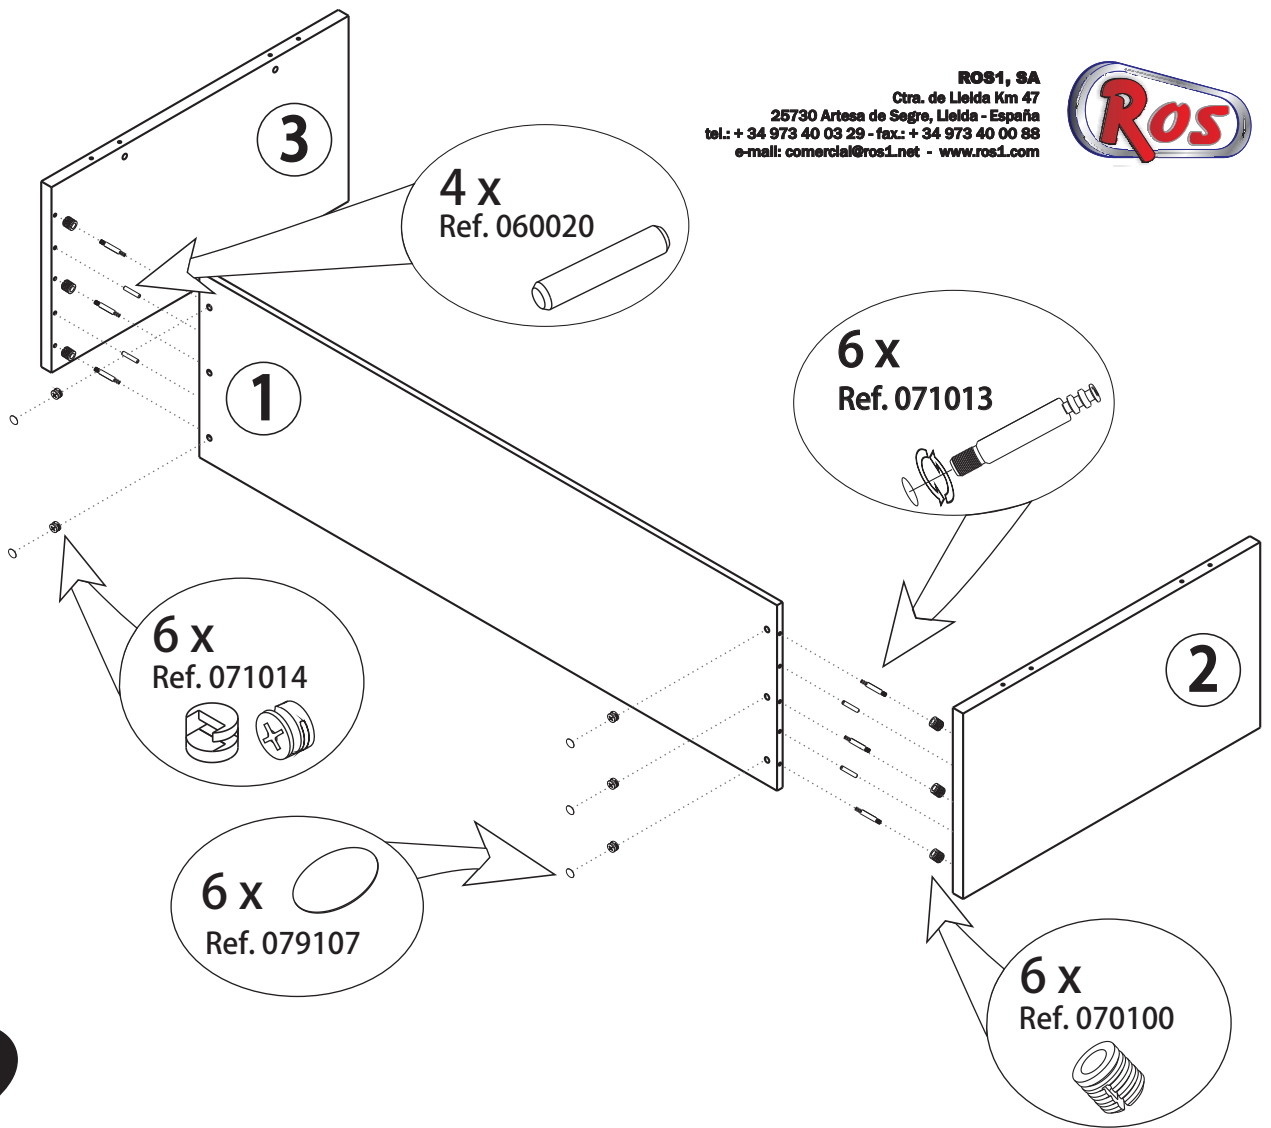

1

ROS1, SA
Ctra. de Lleida Km 47
25730 Artesa de Segre, Lleida - España
tel.: + 34 973 40 03 29 - fax: + 34 973 40 00 88
e-mail: comercial@ros1.net - www.ros1.com

2