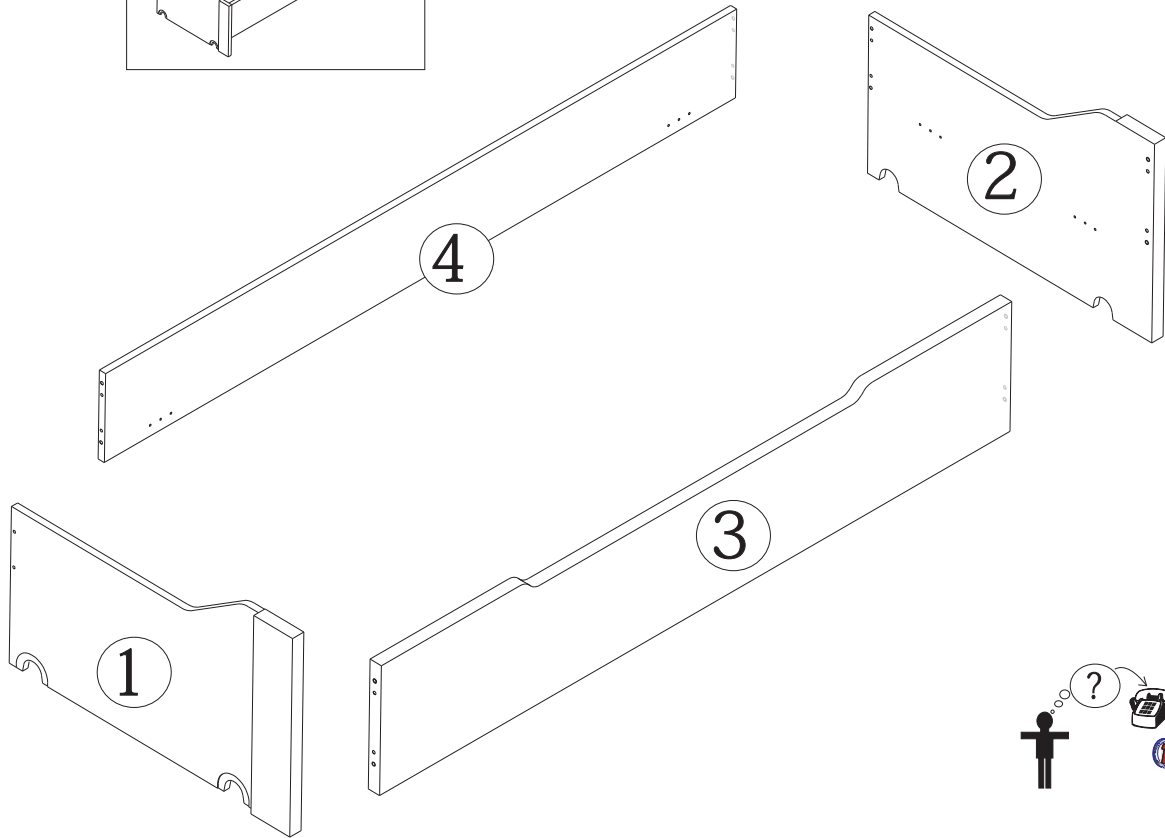

ROS1, SA
Ctra. de Lleida Km 47
25730 Artesa de Segre, Lleida - España
tel.: + 34 973 40 03 29 - fax: + 34 973 40 00 88
e-mail: comercial@ros1.net - www.ros1.com