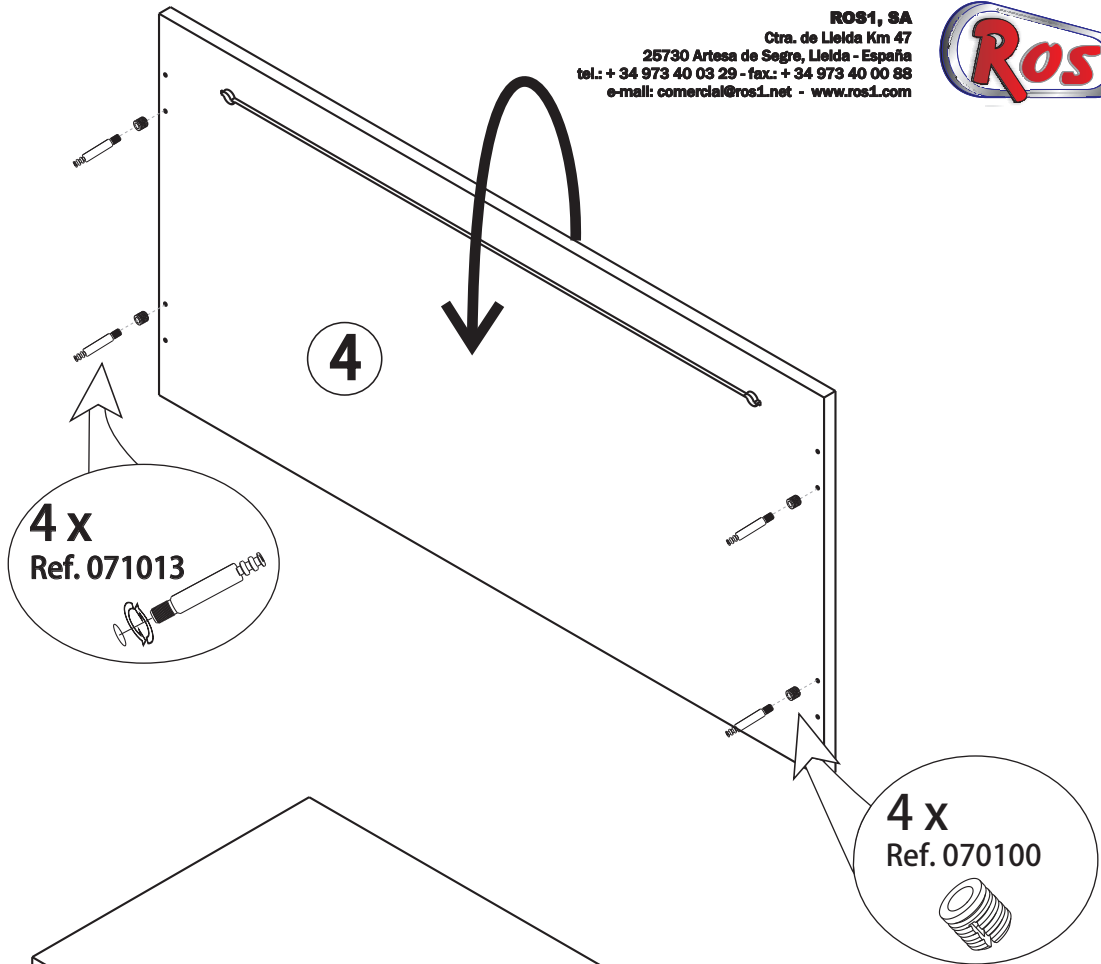

3

ROS1, SA
Ctra. de Lleida Km 47
25730 Artesa de Segre, Lleida - España
tel.: + 34 973 40 03 29 - fax: + 34 973 40 00 88
e-mail: comercial@ros1.net - www.ros1.com